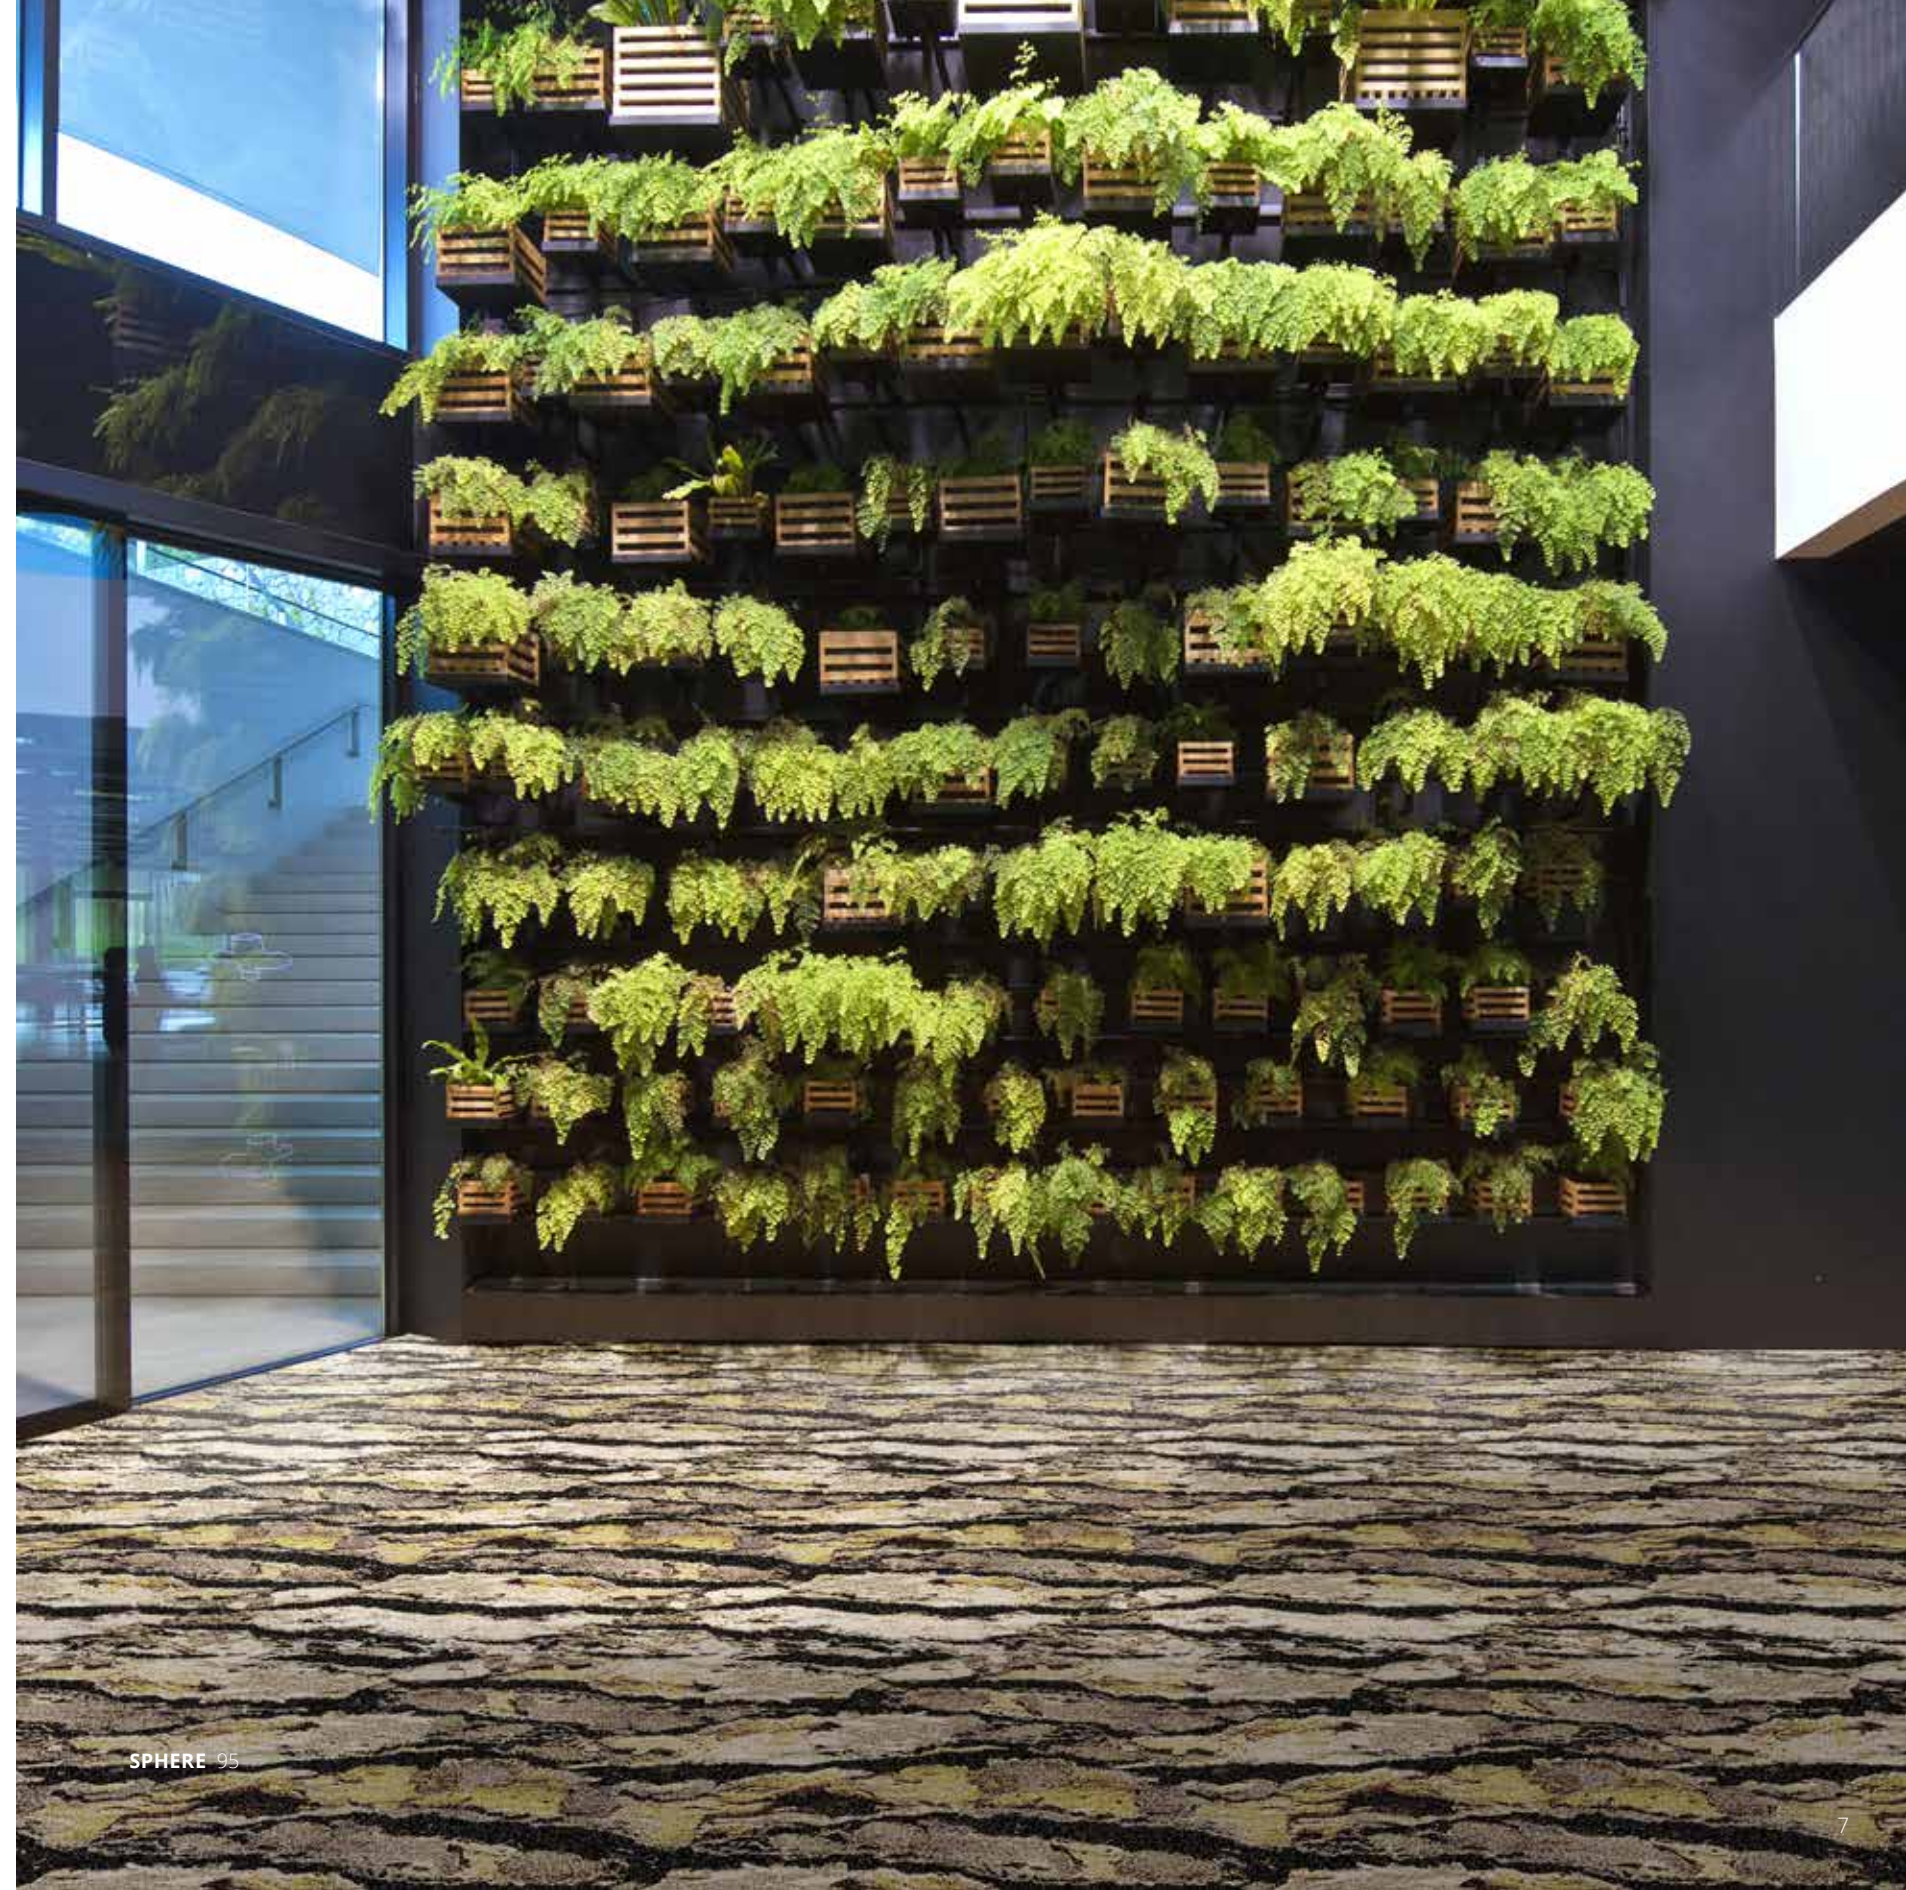

3103	3302
2603	3902
5701	4503
4406	9403
9803	

3103	3302	5701	4406	9803

2603
9403

SPHERE 95