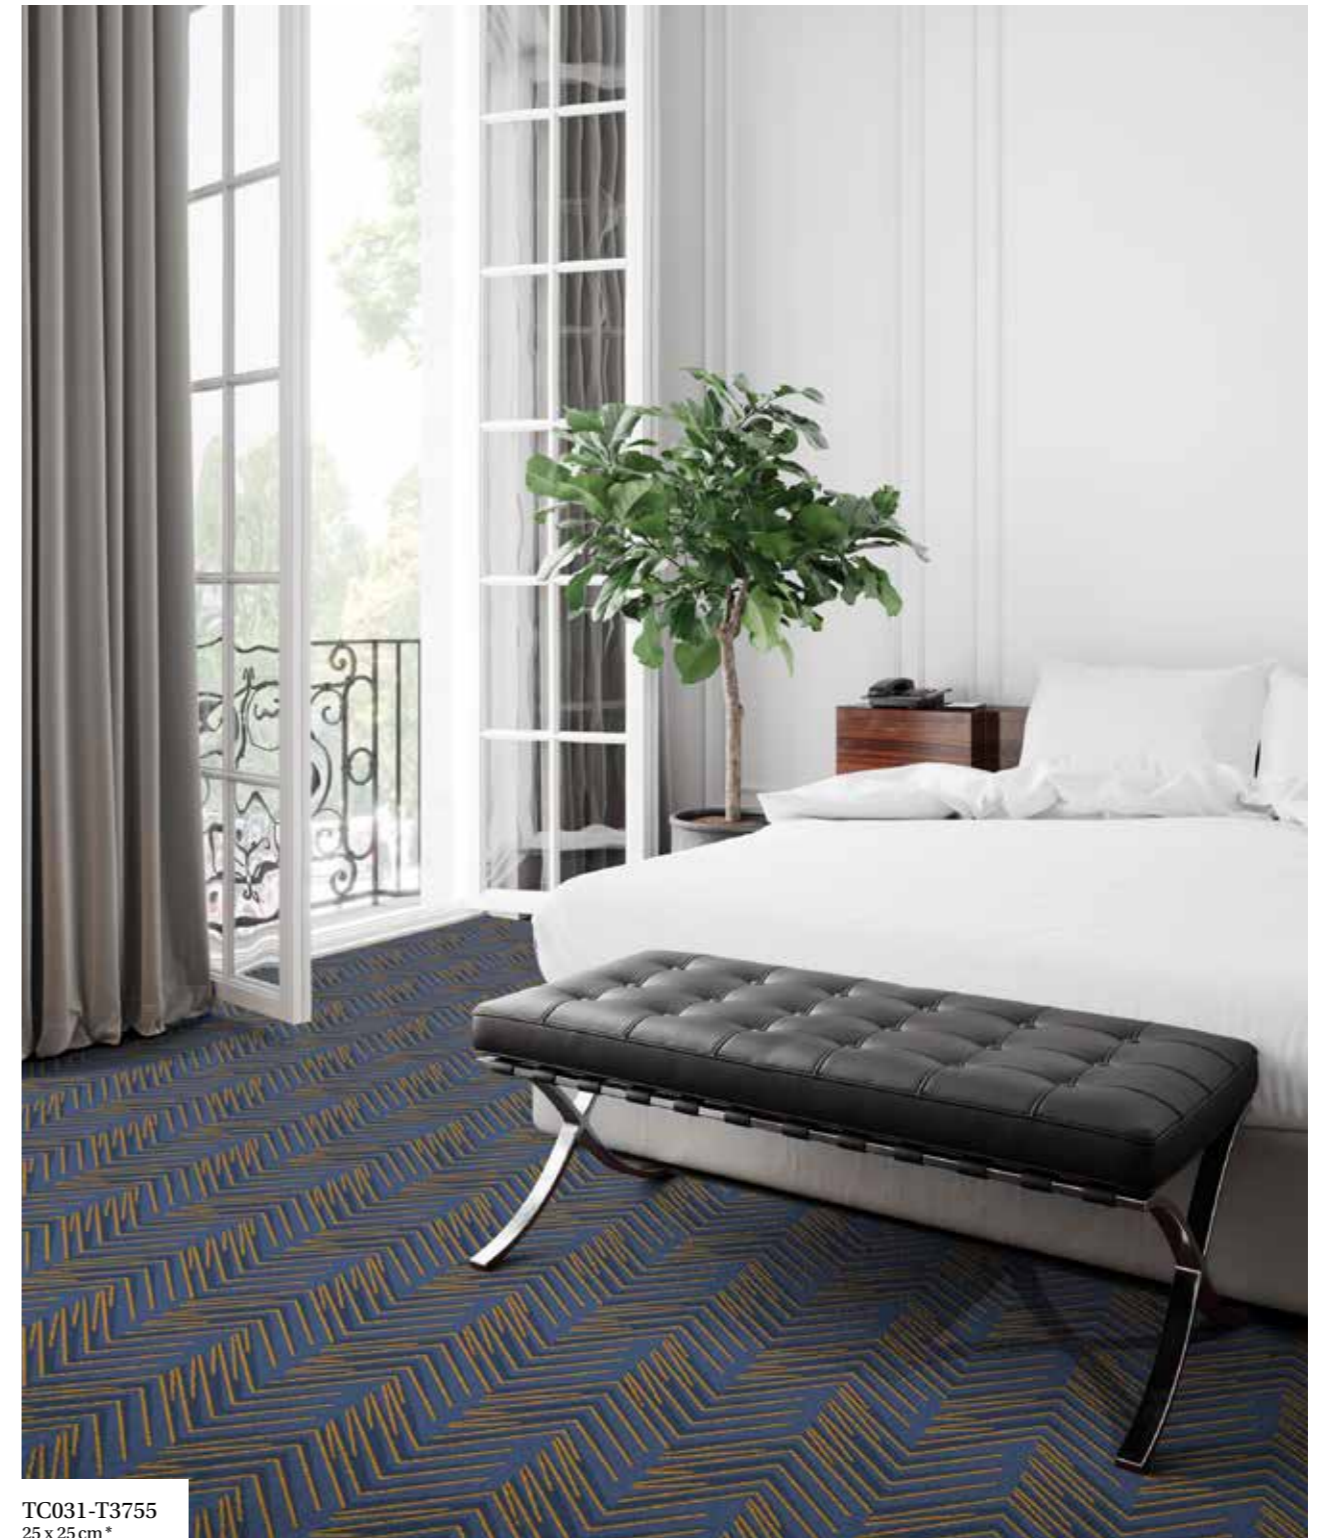

TC031-T3755
25 x 25 cm*

2692 2693 2688