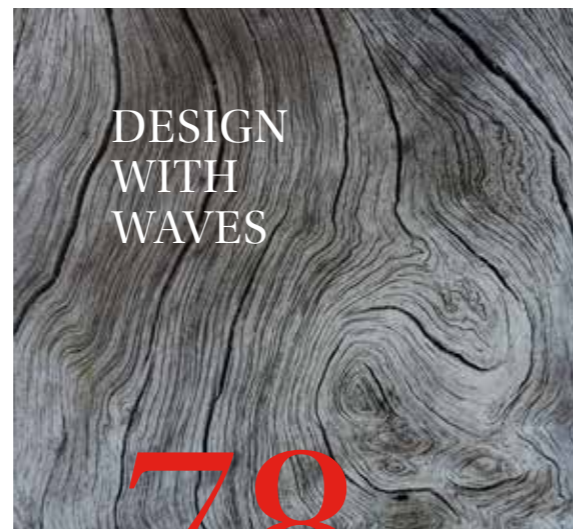

28

DESIGN WITH WAVES