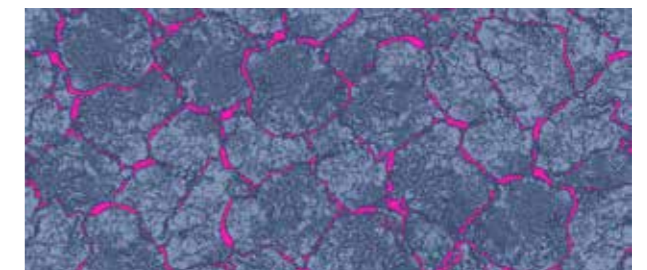

TC048-T3232
200 x 200 cm*

2691 2692 2693 2666

TC048-T3883
200 x 200 cm*

2691 2692 2693

DESIGN WITH

CREATE YOUR CUSTOM CARUS CARPET

Time for you to bring your ideas to life and create a carpet with the atmosphere you are looking for. Whatever your design is, you'll always be guided and advised by our creative and talented design team throughout the entire process. Because you, our customer, are at the centre of our services so that you can complete your professional project in the shortest amount of production time possible with the highest degree of personalisation. Our high-quality materials meet the required usage and fire classifications and guarantee a long lifespan.